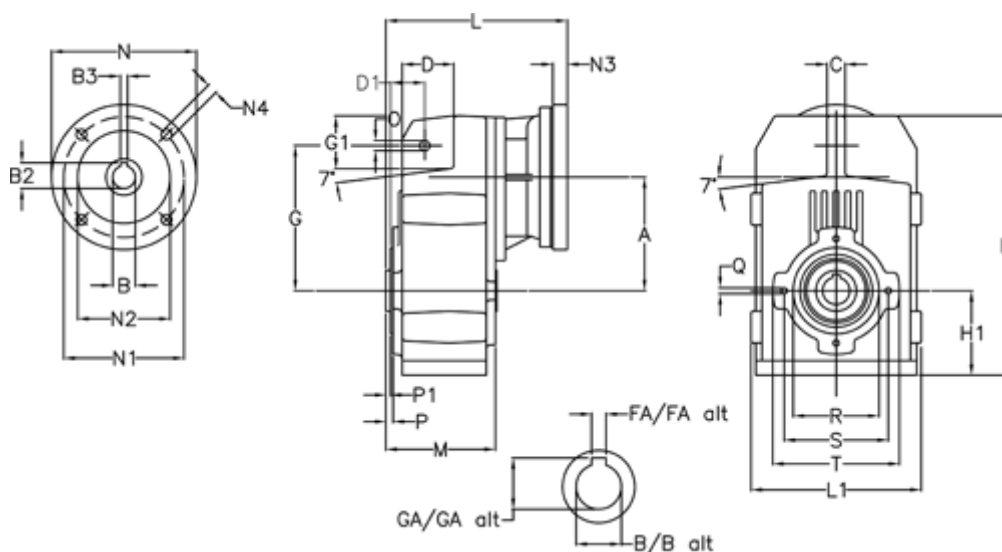

Article number: 29560205674230  
 Description: Shaft mounted gear  
 A202H30-56,7-P80B5

## Measures

|            |           |             |           |
|------------|-----------|-------------|-----------|
| A = 125.00 | FA = 8    | M = 120.0   | Q = M8x15 |
| B = 30     | G = 160   | N = 200     | R = 95    |
| B1 = 19    | G1 = 58.0 | N1 = 165    | S = 115   |
| B2 = 21.8  | GA = 33.3 | N2 = 130    | T = 140   |
| B3 = 6     | H = 286.0 | N4 = M10x20 |           |
| C = 20     | H1 = 92.5 | O = 11      |           |
| D = 57.0   | L = 217.0 | P = 5.0     |           |
| D1 = 40.0  | L1 = 188  | P1 = 3.0    |           |